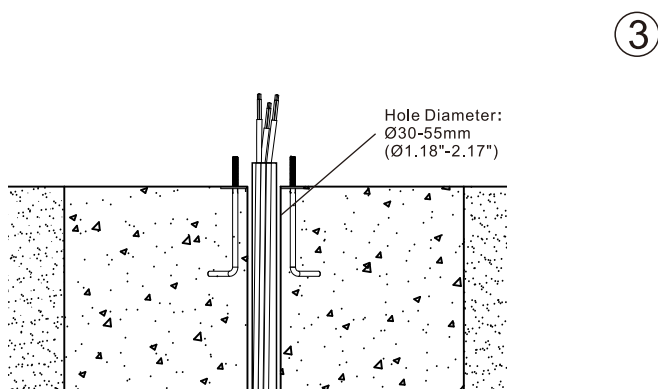

Installation