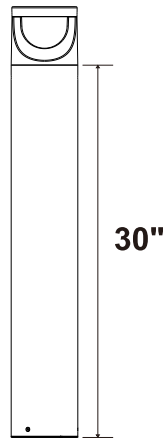

### Installation Instructions

Packing List		
	Base plate templates	1PCS
	Screw fixing plate	1PCS
	Screw M5*16	5PCS
	Screw M10	3PCS
	Nut M10	6PCS
	Washer M10	6PCS
	Locking Washers M10	3PCS

### Physical Dimensions

### Installation

**Suggested cement column size**