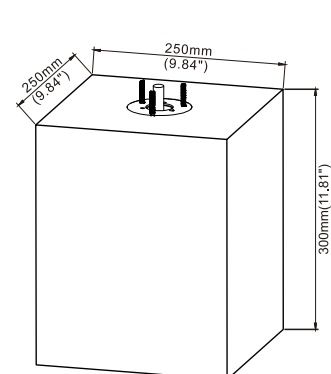

Suggested cement column size