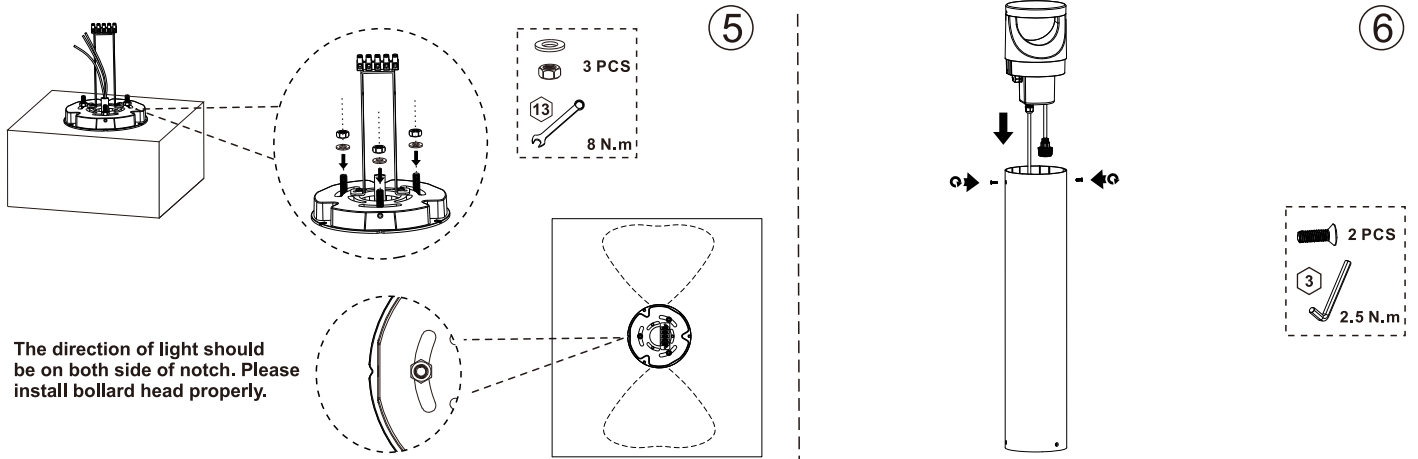

Instruction Manual

Power & CCT Selectable