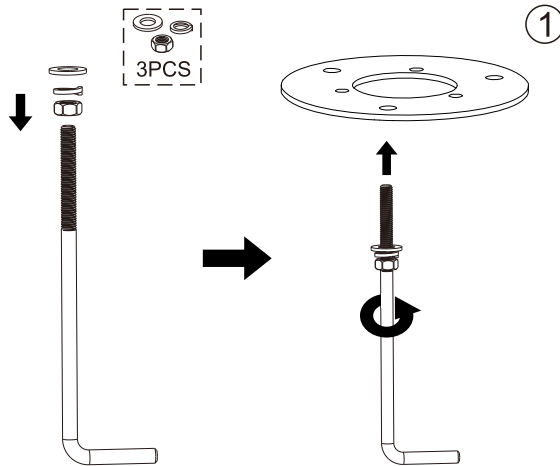

### Installation Instructions

Packing List		
	Base plate templates	1PCS
	Screw fixing plate	1PCS
	Screw M5*16	5PCS
	Screw M10	3PCS
	Nut M10	6PCS
	Washer M10	6PCS
	Locking Washers M10	3PCS

### Physical Dimensions

### Installation

**Suggested cement column size**

## Power & CCT Selectable

Product Specifications	22W	
Input Voltage	120-277Vac	
Power Frequency	50 / 60 Hz	
Size	Ø6.5"x19.69"	Ø6.5"x36.02"
Net Weight	4.5±0.3kg(9.92±0.66Lbs)	6.7±0.3kg(14.77±0.66Lbs)
Working Temperature	-30°C to +50°C(-22°F to +122°F)	
Storing Temperature	-40°C to +70°C(-40°F to +158°F)	