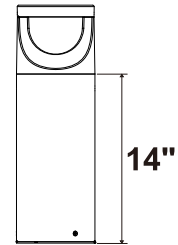

### Physical Dimensions

## Power & CCT Selectable

Product Specifications	22W	
Input Voltage	120-277Vac	
Power Frequency	50 / 60 Hz	
Size	Ø6.5"x19.69"	Ø6.5"x36.02"
Net Weight	4.5±0.3kg(9.92±0.66Lbs)	6.7±0.3kg(14.77±0.66Lbs)
Working Temperature	-30°C to +50°C(-22°F to +122°F)	
Storing Temperature	-40°C to +70°C(-40°F to +158°F)	